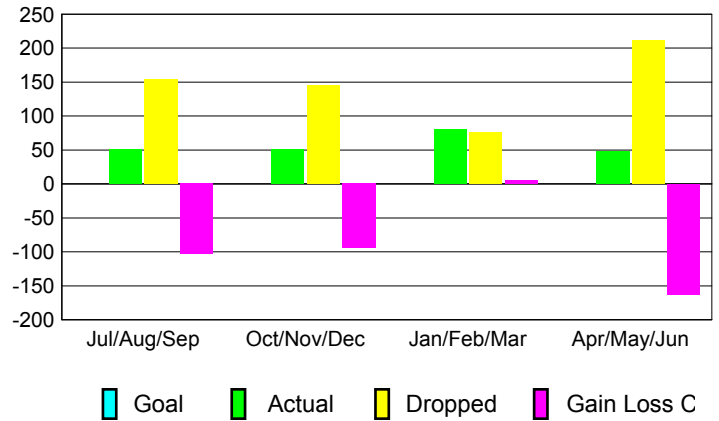

Membership Results 2012-2013
Goal, New, Dropped, Gain/Loss